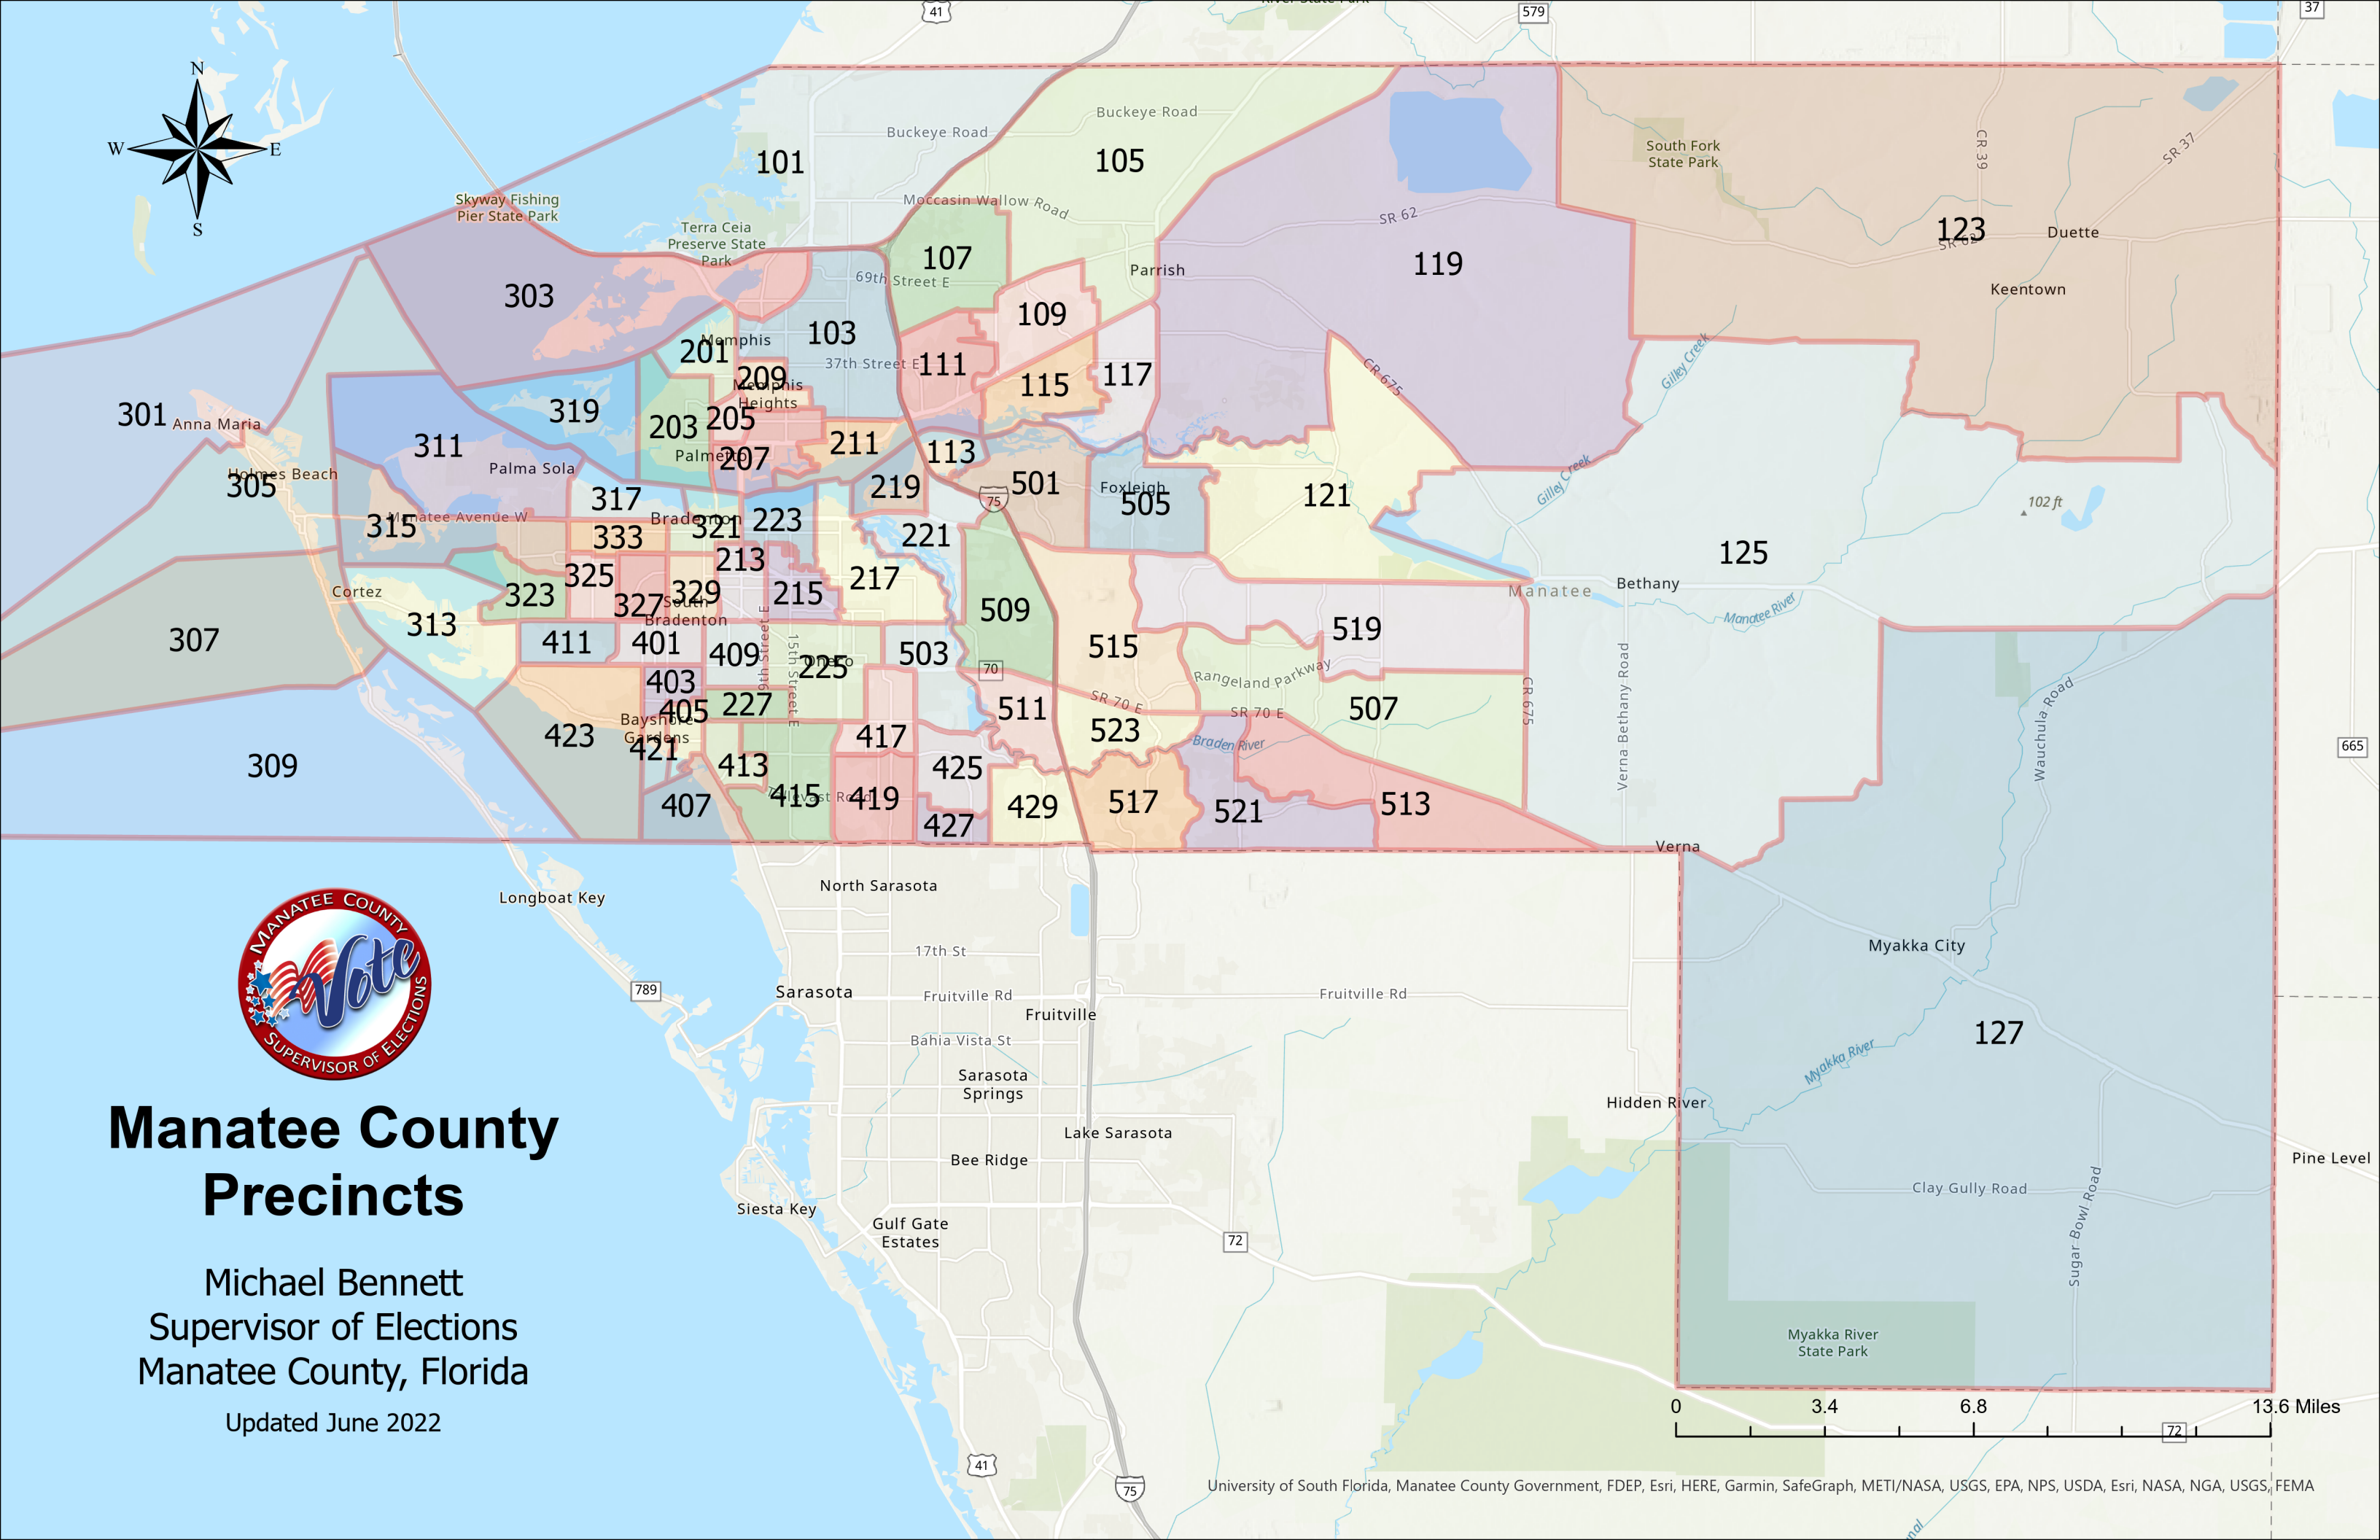

Manatee County Precincts

Michael Bennett
Supervisor of Elections
Manatee County, Florida

Updated June 2022

University of South Florida, Manatee County Government, FDEP, Esri, HERE, Garmin, SafeGraph, METI/NASA, USGS, EPA, NPS, USDA, Esri, NASA, NGA, USGS, FEMA